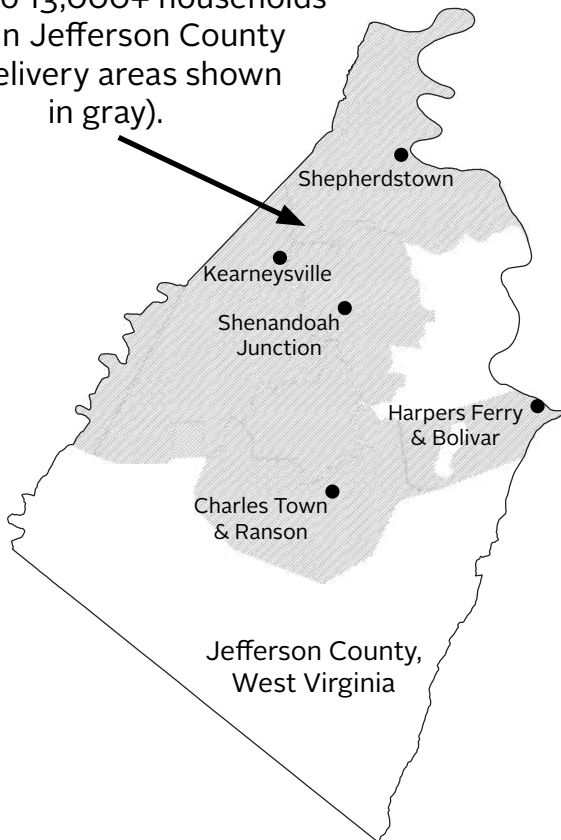

The WV Independent Observer writes about community news, local events, and feature stories of interest to the people who live, work, or visit Jefferson County, West Virginia.

MONTHLY PRINT CIRCULATION OF 13,000+

MAILED MONTHLY — To households in Charles Town, Ranson, Bolivar, Harpers Ferry, Shepherdstown, Shenandoah Junction, Kearneysville areas of Jefferson County, WV.

NEWSBOX DISTRIBUTION — Available in shops, lodging, and other activity centers across Jefferson County.

OUR READERS ARE LOCAL & OUR STORIES ARE REGIONAL

The Observer mails monthly to 13,000+ households in Jefferson County (delivery areas shown in gray).

The Observer features the stories of businesses, culture & events in the Eastern Panhandle and surrounding areas of interest to our readers.