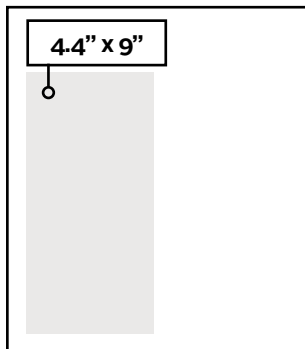

FULL PAGE

CENTER SPREAD

2/3 COLUMN HORIZONTAL

1/2 PAGE HORIZONTAL

1/3 PAGE HORIZONTAL

1/4 PAGE HORIZONTAL

2/3 COLUMN VERTICAL

1/2 PAGE VERTICAL

1/3 PAGE VERTICAL

1/4 PAGE SQUARE

BUSINESS SQUARE

FILE REQUIREMENTS

LIVE AREAS: Allow 1/4 inch all sides for live area (text and graphics). Borders and background bleed OK to full dimensions.

DPI: 300

COLOR: CMYK colorspace