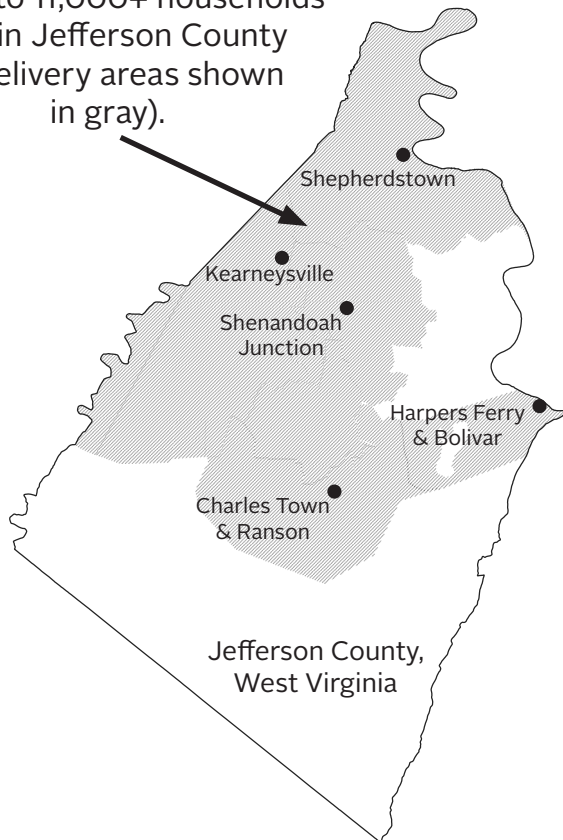

The WV Independent Observer writes about community news, local events, and feature stories of interest to the people who live, work, or visit Jefferson County, West Virginia.

MONTHLY PRINT CIRCULATION OF 11,000+

MAILED MONTHLY — To households in Charles Town, Ranson, Bolivar, Harpers Ferry, Shepherdstown, Shenandoah Junction, Kearneysville areas of Jefferson County, WV.

NEWSBOX DISTRIBUTION — Available in shops, lodging, and other activity centers across Jefferson County.

OUR READERS ARE LOCAL & OUR STORIES ARE REGIONAL

The Observer mails monthly to 11,000+ households in Jefferson County (delivery areas shown in gray).

The Observer features the stories of businesses, culture & events in the Eastern Panhandle and surrounding areas of interest to our readers.